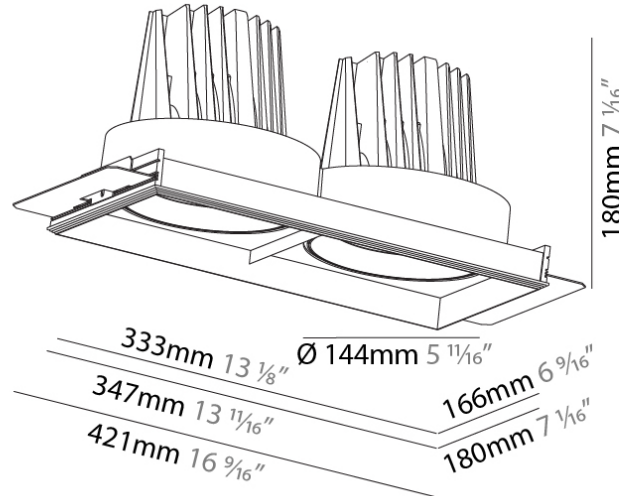

Fixture Finish: SSR / BKV / CWI / CRY / HAB / UFT / ITA / RUA / FTG / MYG / LOD / PUS / FRO / FUP / KIA / POP / BLS / SPG / MEY / GOH / GUM / CHC / COM / ABZ / JAG / OBR / MOS / ROR

Fixture Material: Aluminum Die Cast
Cut-out Measurements: 350mm x 185mm
Upon Request: Unique Ceiling Thickness

ELECTRICAL

Lamp Type: LED (Zhaga Standard)
Input Wattage (W): 93.4
Total Output Wattage (W): 83.8
Dimming: Tri-Mode (Non-Dimming and Phase Dimming (120Vac only) and 0-10V Dimming)
Driver Included: Yes
Driver Location: Recessed Housing
Driver Type: Constant Current - Universal
Driver Class: Class 2
Housing: See components
Input Voltage (V): 120 - 277
Constant Current (MA): 1050

LED

Number of LEDs: 2
Color Temperature (°K): 2700 / 3000 / 3500 / 4000
Max. Delivered Lumen (lm): 8070 / 8260 / 8673 / 8850
CRI: >90 CRI
Lamp Life (hrs): 50000
Upon Request: Special Color Temperature RGB-W Tunable White Special LED

OPTICAL

Reflector: 12 / 24 / 40
Upon Request: Special Beam Angles

RATINGS AND CERTIFICATIONS

3382, F 416-247-9319, www.zaneen.com
Certified by Intertek for North American standards. At the end of the existing Model #. For assistance on 'custom' specifications, contact zteam@zaneen.com.
In a constant effort to supply the best product, we reserve the right to change specifications or materials without notice. The most recent specification sheets are found at zaneen.com
IP rating: IP20