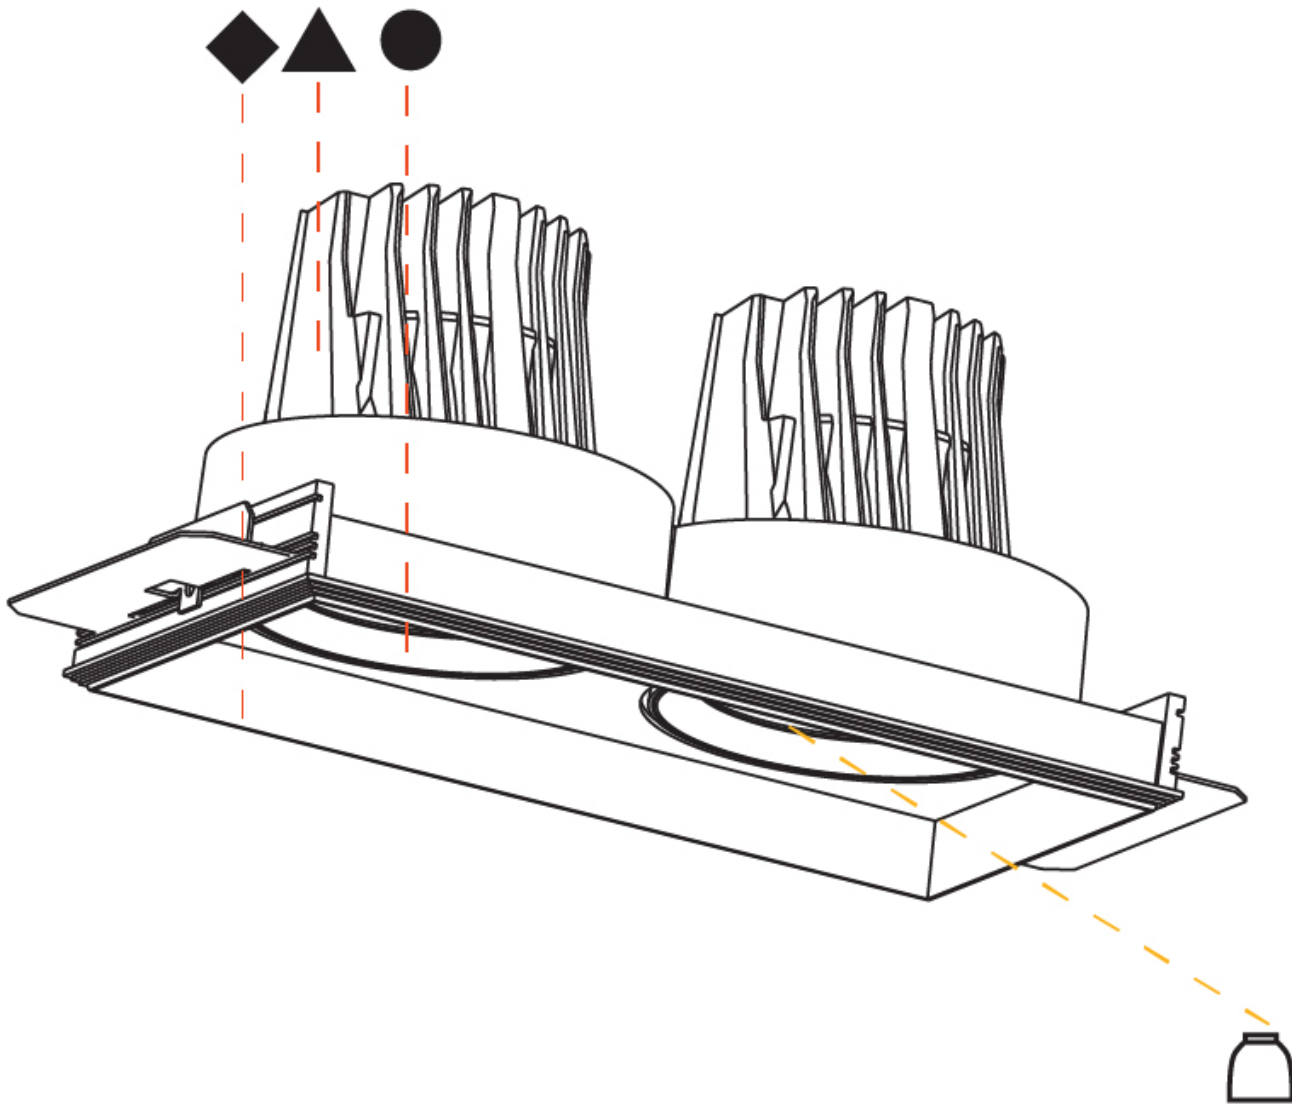

MECHANIQ SQUARE COMFORT DOUBLE TRIMLESS

A35031-

PROJECT	_____
TYPE	_____
SPECIFIER	_____
QUANTITY	_____
DATE	_____

A