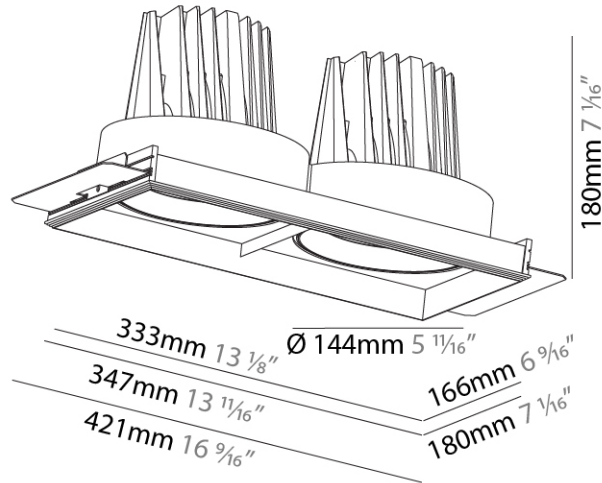

PHYSICAL

Shape: Rectangle
Diameter (mm): 144
Diameter (in): 5 11/16
Length (mm): 347
Length (in): 13 11/16
Width (mm): 166
Width (in): 6 9/16
Height (mm): 180
Height (in): 7 1/16
Ceiling Thickness (mm): 10 / 12.5 / 15 / 25
Ceiling Thickness (in): 3/8 or 1/2 or 9/16 or 1
Min. Recessing Depth (mm): 200
Min. Recessing Depth (in): 7 7/8
Light Distribution: Downlight
Weight (kg): 3.944
Weight (lbs): 8.70
Fixture Finish: SSR / BKV / CWI / CRY / HAB / UFT / ITA / RUA / FTG / MYG / LOD / PUS / FRO / FUP / KIA / POP / BLS / SPG / MEY / GOH / GUM / CHC / COM / ABZ / JAG / OBR / MOS / ROR
Fixture Material: Aluminum Die Cast
Cut-out Measurements: 350mm / 13 3/4" x 185mm / 7 5/16"
Upon Request: Unique Ceiling Thickness

ELECTRICAL

Lamp Type: LED (Zhaga Standard)
Input Wattage (W): 46.3
Total Output Wattage (W): 42
Dimming: Tri-Mode (Non-Dimming and Phase Dimming (120Vac only) and 0-10V Dimming)
Driver Included: Yes
Driver Location: Recessed Housing
Driver Type: Constant Current - Universal
Driver Class: Class 2
Housing: See components
Input Voltage (V): 120 - 277
Constant Current (MA): 700

LED

Number of LEDs: 2
Color Temperature (°K): 2700 / 3000 / 3500 / 4000
Max. Delivered Lumen (lm): 2870 / 2980 / 3136 / 3200
Nominal Lumen (lm): 3330lm
CRI: >90 CRI
Lamp Life (hrs): 50000
Upon Request: Special Color Temperature RGB-W Tunable White Special LED

OPTICAL

Reflector²: 8
Adjustability: Rotational 355°; Tilt 30°
Upon Request: Special Beam Angles

Zaneen Inc. © 2024, 1900 W. 10th St. #200, Fargo, ND 58103, F 416-247-9319, www.zaneen.com

Available for international specifications by adding "INT" at the end of the existing Model #. For assistance on 'custom' specifications, contact zteam@zaneen.com. In a constant effort to supply the best product, we reserve the right to change specifications or materials without notice. The most recent specification sheets are found at zaneen.com

IP rating: IP44